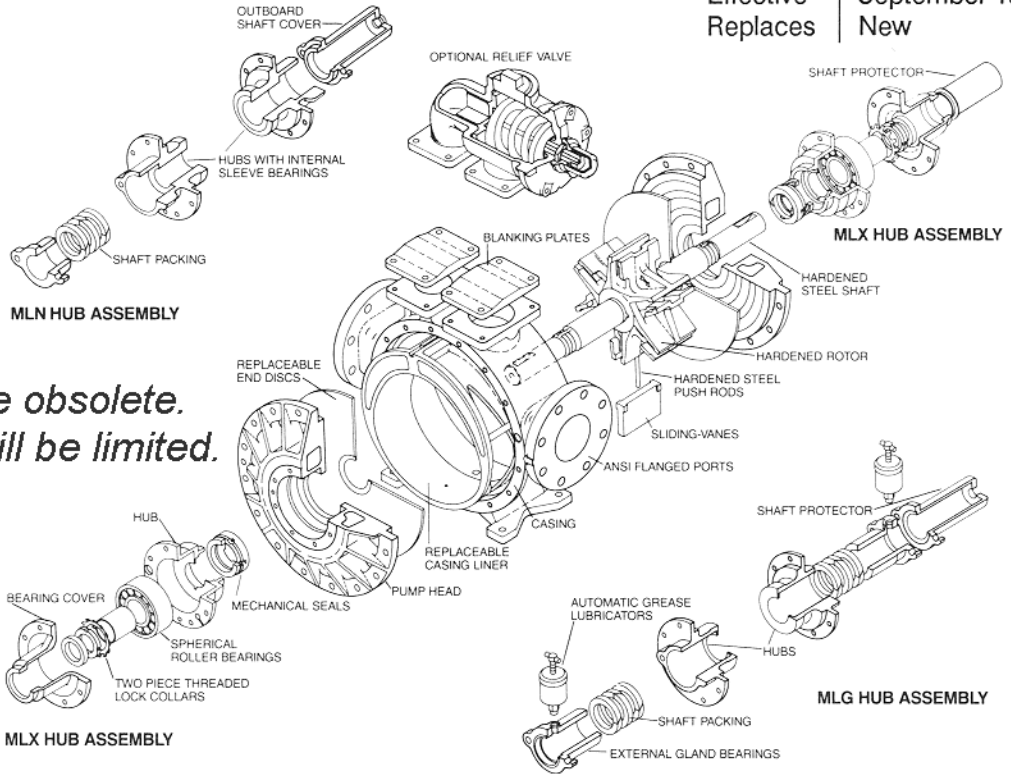

# BLACKMER POWER PUMPS ML4 CONVERSION KITS

966908  
PARTS LIST NO. 185/S9

Section 100  
Effective September 1989  
Replaces New

*These models are obsolete.  
Parts availability will be limited.*

REF. NO.	DESCRIPTION OF PARTS	MLX4 CONVERSION KIT No. 896902 TO CONVERT FROM AN MLN or MLG to an MLX		MLN4 CONVERSION KIT No. 896903 TO CONVERT FROM AN MLX or MLG to an MLN		MLG4 CONVERSION KIT No. 896904 TO CONVERT FROM AN MLX or MLN to an MLG	
		Qty.	Part No.	Qty.	Part No.	Qty.	Part No.
17	Packing Follower Stud	.....	.....	2	921580	4	921580
18	Stud Locknut	.....	.....	2	922420	4	922420
18A	Packing Follower Removal Nut	.....	.....	2	922850	4	922850
19	Packing	.....	.....	1	326900	2	326900
20C	Hub/Hub & Bush. Asy.	2	036952	2	036950	2	036951
21D	Capscrews - Hub	4	920128	16	920331	16	920331
24	Roller Bearing	2	903252	.....	.....	.....	.....
24A	Locknut - Bearing	2	903543	.....	.....	.....	.....
24B	Lockwasher - Bearing	2	903544	.....	.....	.....	.....
24C	Wave Spring - Bearing	2	903546	.....	.....	.....	.....
24D	Spacer - Bearing	2	903547	.....	.....	.....	.....
26	O-Ring - Bearing/Shaft Cover (Buna-N)	2	702061	1	701939	.....	.....
27	Bearing/Shaft Cover	2	046900	1	046902	.....	.....
28	Capscrews - Bearing/Shaft Cover	16	920369	2	920495	.....	.....
58	Packing Washer	.....	.....	1	356905	2	356905
72A	O-Ring (Large) - Hub (Buna-N)	2	702057	2	702057	2	702057
72B	O-Ring (Small) - Hub (Buna-N)	2	702027	2	702027	2	702027
73A	Plug - I Hub	.....	.....	4	908195	.....	.....
75	Packing Follower	.....	.....	1	146905	2	146900
76	Grease Fitting	2	317815	.....	.....	.....	.....
	Automatic Lubricator	.....	.....	.....	.....	2	317885
76A	Grease Relief Fitting	2	701992	.....	.....	.....	.....
104	Grease Seal	2	331907	.....	.....	.....	.....
186	Shaft Protector	1	346900	.....	.....	1	346901
153	Mechanical Seal (SNCN)	2	337007	.....	.....	.....	.....
Pump Instruction Sheet/Parts List		185/S		185/S		185/S	