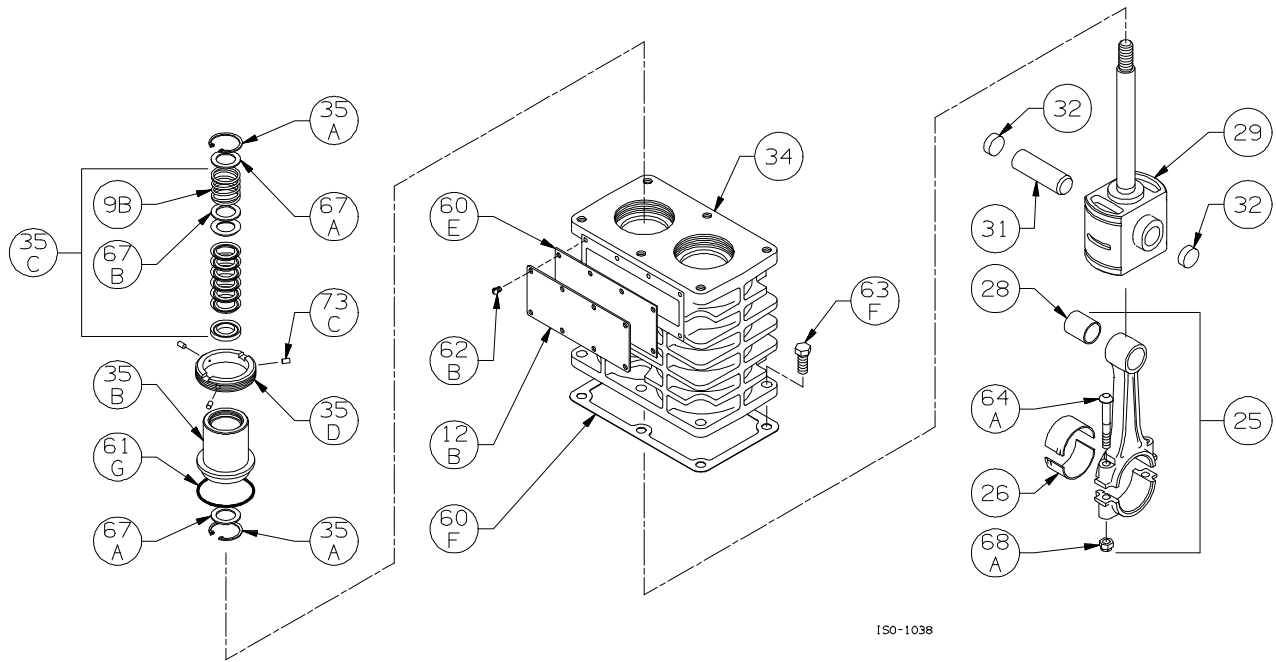

Ref	Description	Qty	Part No
18B	Bearing Cone (Inboard)	1	792127
19	Orifice	2	792146
20	Bearing Cover Plate	1	792137
21	Oil Seal	1	792143
22A	Bearing Adjustment Shim Kit	1	792133
23	Key	1	792167
57	Flywheel Assembly	1	792128
60A	Gasket - Oil Screen *	1	792136
60B	Gasket - Oil Screen Plug *	1	792123
60C	Gasket - Inspection Plate *	1	792122
60D	Gasket - Bearing Carrier Assembly *	1	792124
61A	O-Ring - Oil Screen *	1	792175
61C	O-Ring - Adjusting Screw *	1	792168
61D	O-Ring - Oil Bayonet *	1	792174
61E	O-Ring - Oil Pump Cover *	1	792186
61F	O-Ring - Breather Cap *	1	792173
61N	O-Ring - Oil Pump Shaft *	1	792174
63C	Capscrew - Hex Hd	6	793116
63E	Capscrew - Hex Hd	4	793158
63U	Capscrew - Hex Hd	6	792093
73A	Pipe Plug	1	792166

* Included in Gasket Sets

ISO-1094

Oil Pump Detail: Models LB161, LB162,
LB361, LB361A, LB362, LB362A, LB362B
LB601, LB601A, LB602, LB602A

S1094

Ref	Description	Qty	Part No
2B	Oil Filter (Package of 6)	1	790004
5A	Oil Pump Kit (w/ 61E, 61N) LB161, LB162, LB361, LB361A, LB362, LB362A, LB362B LB601, LB601A, LB602, LB602A	1	798855
		1	798856
7	Oil Pressure Gauge	1	790012
14	Oil Pump Cover	1	792181
	Oil Pump Cover - For Filter		790001
30	Oil Filter Fitting	1	790002
61E	O-Ring - Oil Pump Cover *	1	792186
61N	O-Ring - Oil Pump Shaft *	1	792174

* Included in Gasket Sets

ISO-1038

Crosshead Assembly: Models LB161, LB161B

ISO1038

Ref	Description	Qty	Part No
9B	Packing Spring	2	792077
12B	Inspection Plate	1	792017
25	Connecting Rod Assembly	2	792009
26	Connecting Rod Bearing	2	792012
28	Wrist Pin Bushing **	2	792013
29	Crosshead Assembly	2	792029
31	Wrist Pin	2	792014
32	Wrist Pin Plug	4	792178
34	Crosshead Guide	1	792091
35A	Retainer Ring	4	792088
35B	Packing Box	2	793221
35C	Packing Set	2	793499