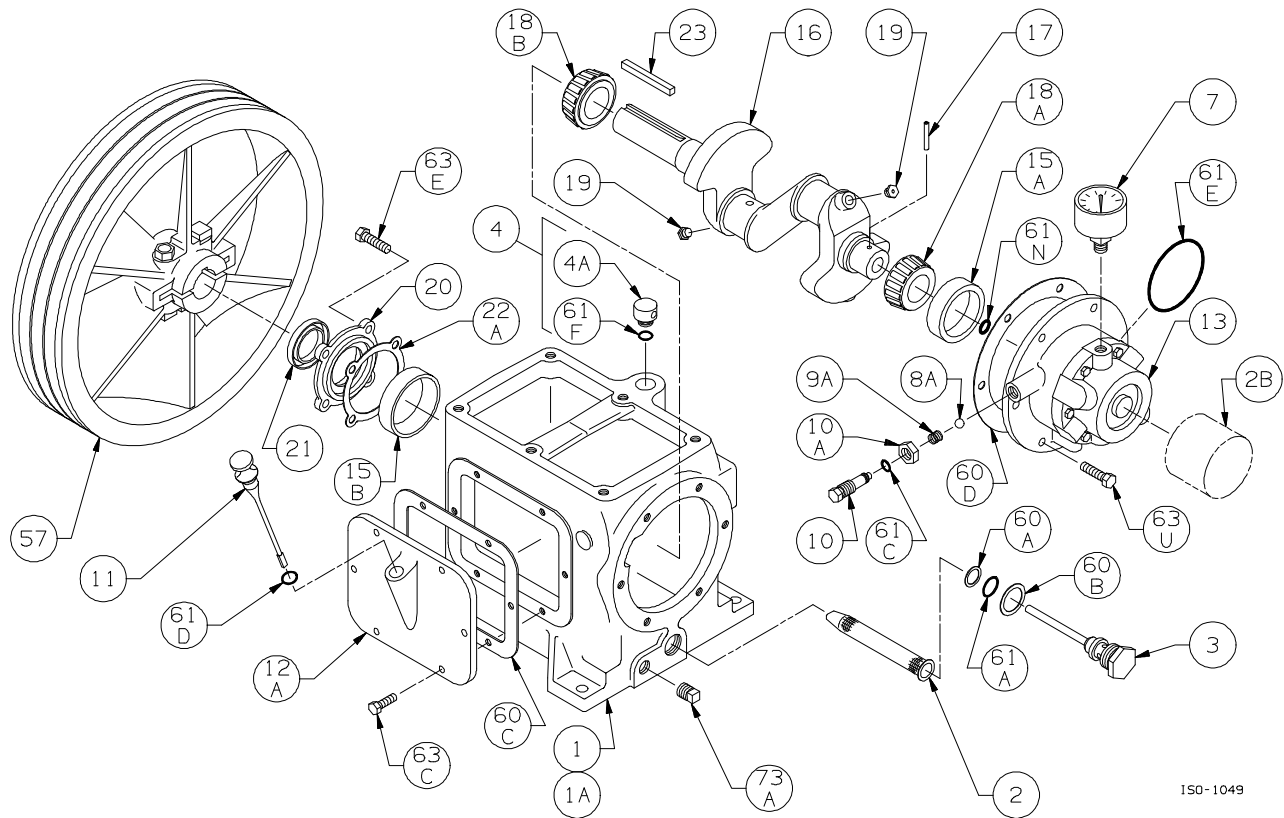

Serial # _____

ID# _____

Gasket Set, Repair Kits and Special Tools

Gasket Set	Buna-N & Aluminum	792099
Top End Repair Kit		792229
Includes Piston Rings & Expanders, Packing Sets, Valves, Gaskets & O-rings		
Intermediate Repair Kit		792230
Includes Top End Kit plus Wrist Pins & Bushings, Connecting Rod Bearings, and Crossheads.		
Packing Installation Tool		790536
Spanner Wrench, 1/4" Adjustable		790316
Wrench for Valve Holdown Screw		790535
Tool Kit		790199

Bulletins Needed For Complete Parts List

This page	5E-010
Crankcase	5F-010
Oil Pump	5G-010
Crosshead	5J-010
Cylinder	5L-010
Head	5M-010

Notes:

150-1049

Crankcase Assembly: Models LB161, LB162

ISO1049

Ref	Description	Qty	Part No
1	Crankcase Assembly (Less Flywheel)	1	792119
1A	Crankcase	1	792134
2	Oil Intake Screen	1	792135
2B	Oil Filter (Package of 6)	1	790004
3	Oil Screen Plug	1	792145
4	Breather Assembly	1	793149
4A	Breather Cap	1	792144
7	Oil Pressure Gauge	1	790012
8A	Oil Pressure Adjusting Ball	1	792154
9A	Oil Pressure Adjusting Spring	1	792153
10	Oil Pressure Adjusting Screw	1	792148
10A	Locknut	1	792152
11	Oil Bayonet Assembly	1	792162
12A	Inspection Plate	1	792131
13	Bearing Carrier Assembly Bearing Carrier Assembly with Oil Filter	1	792179 792170
15A	Bearing Cup (Outboard)	1	792138
15B	Bearing Cup (Inboard)	1	792126
16	Crankshaft Assembly (w/ 18A, 18B, 19) Crankshaft Assembly - Extended	1	792159 792169
17	Oil Pump Drive Pin	1	792147
18A	Bearing Cone (Outboard)	1	792142