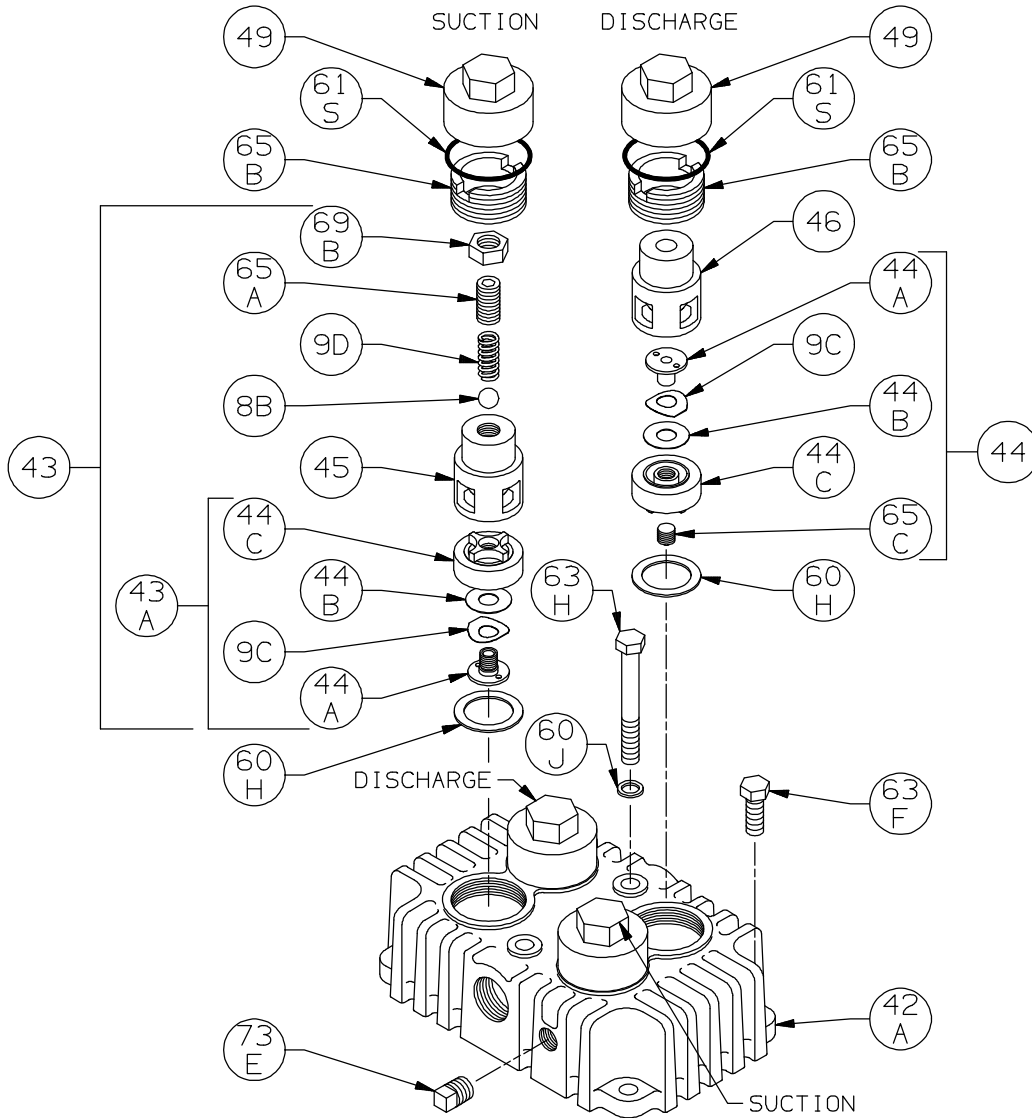

Ref	Description	Qty	Part No
35D	Hold-down Ring	2	793220
60E	Gasket - Inspection Plate *	1	792092
60F	Gasket - Crankcase *	1	792121
61G	O-Ring (Buna-N) Std *	2	792125
62B	Machine Screw - Inspection Plate	8	793096
63F	Capscrew - Hex Hd	6	792093
64A	Connecting Rod Bolt	4	792006
67A	Washer - Packing Box	4	792083
67B	Washer - Packing Spring	2	792087
68A	Connecting Rod Bolt Nut	4	792005
73C	Lock Plug *	6	792030

* Included in Gasket Sets

** Must be honed after installing

Cylinder Assembly:
Models LB161, LB161B, LB162B

ISO1034

Ref	Description	Qty	Part No
22B	Piston Shim - 0.015	AR	792034
	Piston Shim - 0.007	AR	792050
36	Cylinder	1	792101
39	Piston	2	792031
40	Expander	6	792022
41	Piston Ring	6	792018
61K	O-Ring *	4	792112
61L	O-Ring *	2	792114
63F	Capscrew - Hex Hd	6	792093
67C	Thrust Washer	2	792033
69A	Piston Nut	2	793022
73C	Lock Plug *	4	793028
73D	Pipe Plug	1	793498

* Included in Gasket Sets

Head Assembly: Models LB161, LB161B, LB162, LB162B

ISO1033

Ref	Description	Qty	Part No
8B	Liquid Relief Valve Ball	2	792042
9C	Valve Spring	4	792038
9D	Liquid Relief Valve Spring	2	792045
42A	Head	1	792111
43	Suction Valve Assembly	2	792269
43A	Valve Sub-Assembly	0	792259
44	Discharge Valve Assembly	2	792279
44A	Valve Bumper	4	792235
44B	Valve Disc	4	792037
44C	Valve Body	4	792236
45	Liquid Relief Valve Body	2	792046
46	Cage	2	792051

Ref	Description	Qty	Part No
49	Valve Cap	4	792003
60H	Gasket - Valve *	4	792107
60J	Gasket - Center Head Bolt *	2	792113
61S	O-Ring *	4	792306
63F	Capscrew - Hex Hd	4	792093
63H	Capscrew - Hex Hd	2	792095
65A	Liquid Relief Valve Screw	2	792043
65B	Valve Holddown Screw	4	792002
65C	Screw	2	792234
69B	Nut	2	792044
73E	Pipe Plug	2	793498