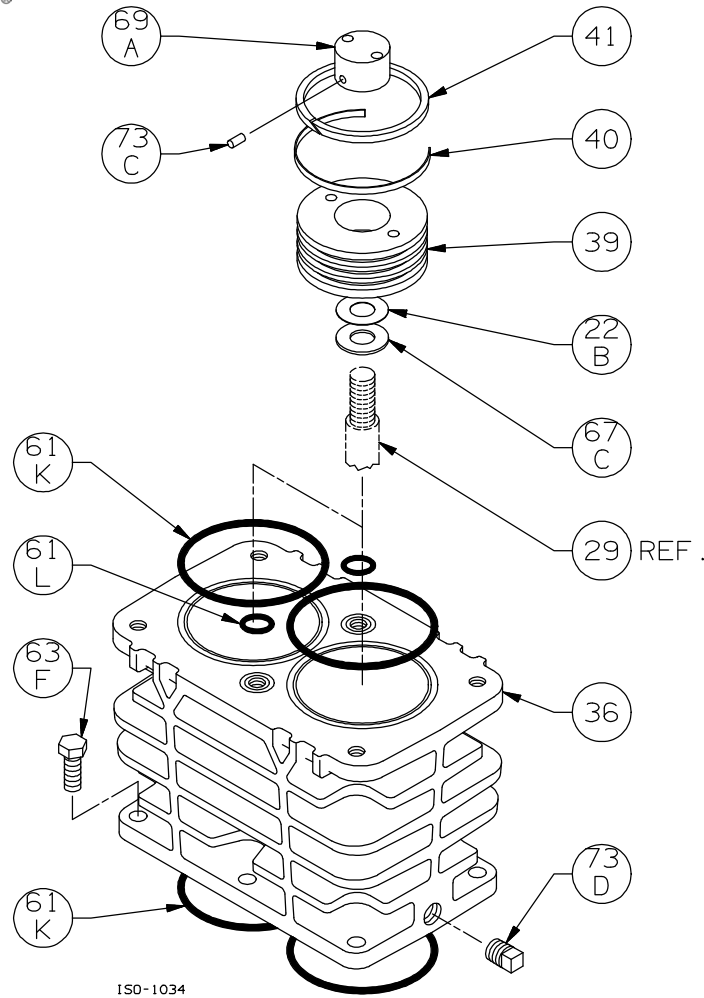

Cylinder Assembly:
Models LB161, LB161B, LB162B

ISO1034

Ref	Description	Qty	Part No
22B	Piston Shim - 0.015	AR	792034
	Piston Shim - 0.007	AR	792050
36	Cylinder	1	792101
39	Piston	2	792031
40	Expander	6	792022
41	Piston Ring	6	792018
61K	O-Ring *	4	792112
61L	O-Ring *	2	792114
63F	Capscrew - Hex Hd	6	792093
67C	Thrust Washer	2	792033
69A	Piston Nut	2	793022
73C	Lock Plug *	4	793028
73D	Pipe Plug	1	793498

* Included in Gasket Sets