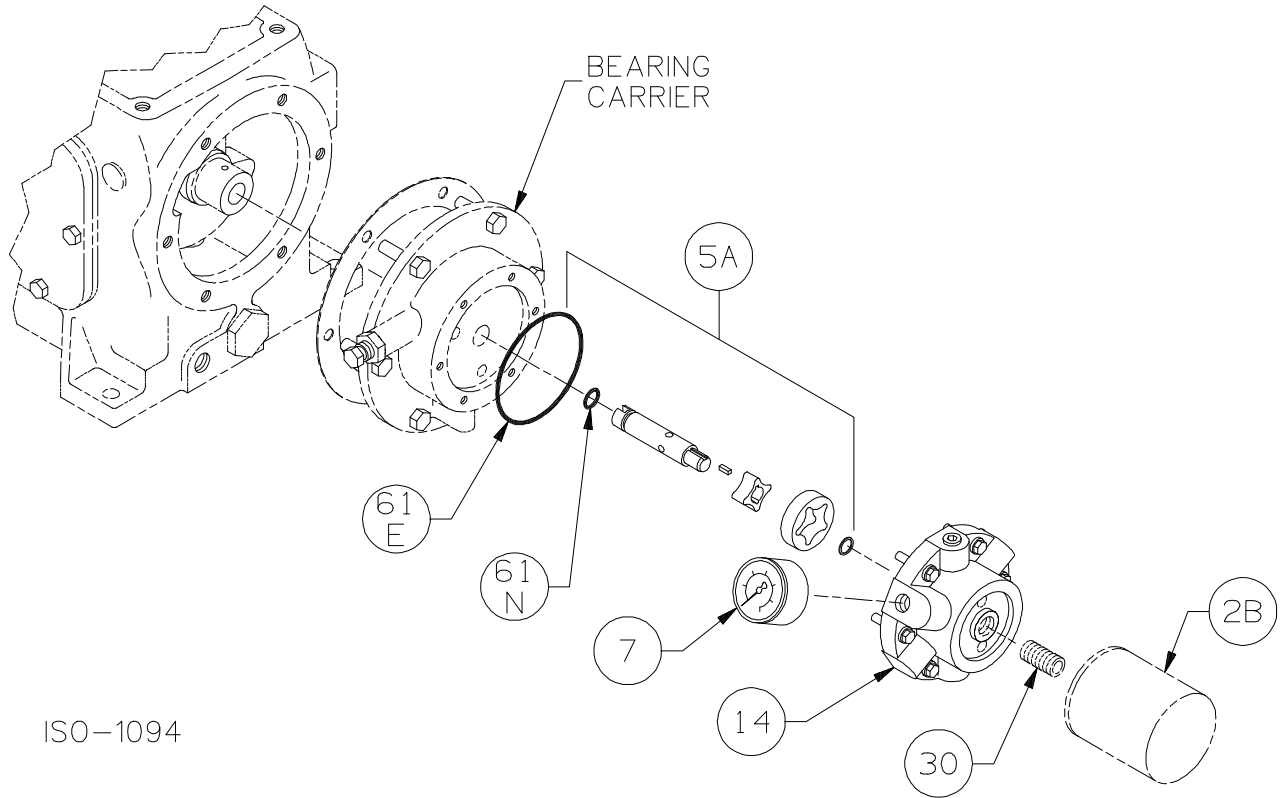

ISO-1094

Oil Pump Detail: Models LB161, LB162,
LB361, LB361A, LB362, LB362A, LB362B
LB601, LB601A, LB602, LB602A

S1094

Ref	Description	Qty	Part No
2B	Oil Filter (Package of 6)	1	790004
5A	Oil Pump Kit (w/ 61E, 61N) LB161, LB162, LB361, LB361A, LB362, LB362A, LB362B LB601, LB601A, LB602, LB602A	1	798855
		1	798856
7	Oil Pressure Gauge	1	790012
14	Oil Pump Cover	1	792181
	Oil Pump Cover - For Filter		790001
30	Oil Filter Fitting	1	790002
61E	O-Ring - Oil Pump Cover *	1	792186
61N	O-Ring - Oil Pump Shaft *	1	792174

* Included in Gasket Sets