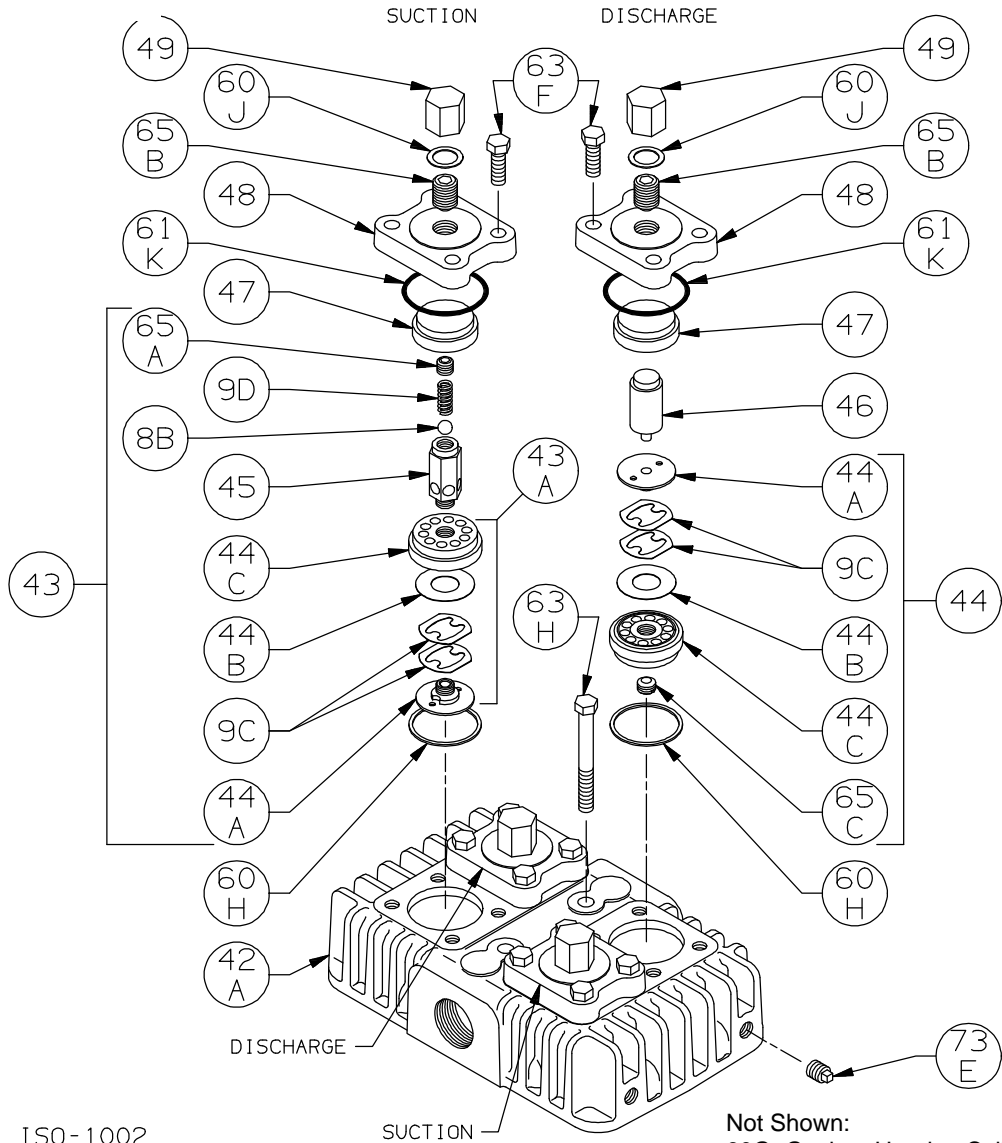

ISO - 1002

SUCTION

Not Shown:
60G Gasket, Head to Cylinder
60K Gasket, Center Head Bolt

Head Assembly: Models LB361, LB362 and LB362A

ISO1002

Ref	Description	Qty	Part No
8B	Liquid Relief Valve Ball	2	792042
9C	Valve Spring	8	793038
9D	Liquid Relief Valve Spring	2	792045
42A	Head	1	793111
43	Suction Valve Assembly	2	793269
43A	Valve Sub-Assembly	—	793259
44	Discharge Valve Assembly	2	793279
44A	Valve Bumper	4	793235
44B	Valve Disc	4	793037
44C	Valve Body	4	793236
45	Liquid Relief Valve Body	2	793046
46	Post	2	793034
47	Valve Spacer	4	793061
48	Valve Cover Plate	4	793071

Ref	Description	Qty	Part No
49	Valve Cap	4	793072
60G	Gasket, Head to Cylinder *	1	793112
60K	Gasket, Center Head Bolt *	2	793113
60H	Gasket - Valve *	4	793107
60J	Gasket - Valve Cap *	4	793108
61K	O-Ring *	4	793114
63F	Capscrew - Hex Hd	16	793094
63H	Capscrew - Hex Hd	2	793115
65A	Liquid Relief Valve Screw	2	793054
65B	Valve Holddown Screw	4	793068
65C	Screw	2	793234
73E	Pipe Plug	2	793498

* Included in Gasket Sets