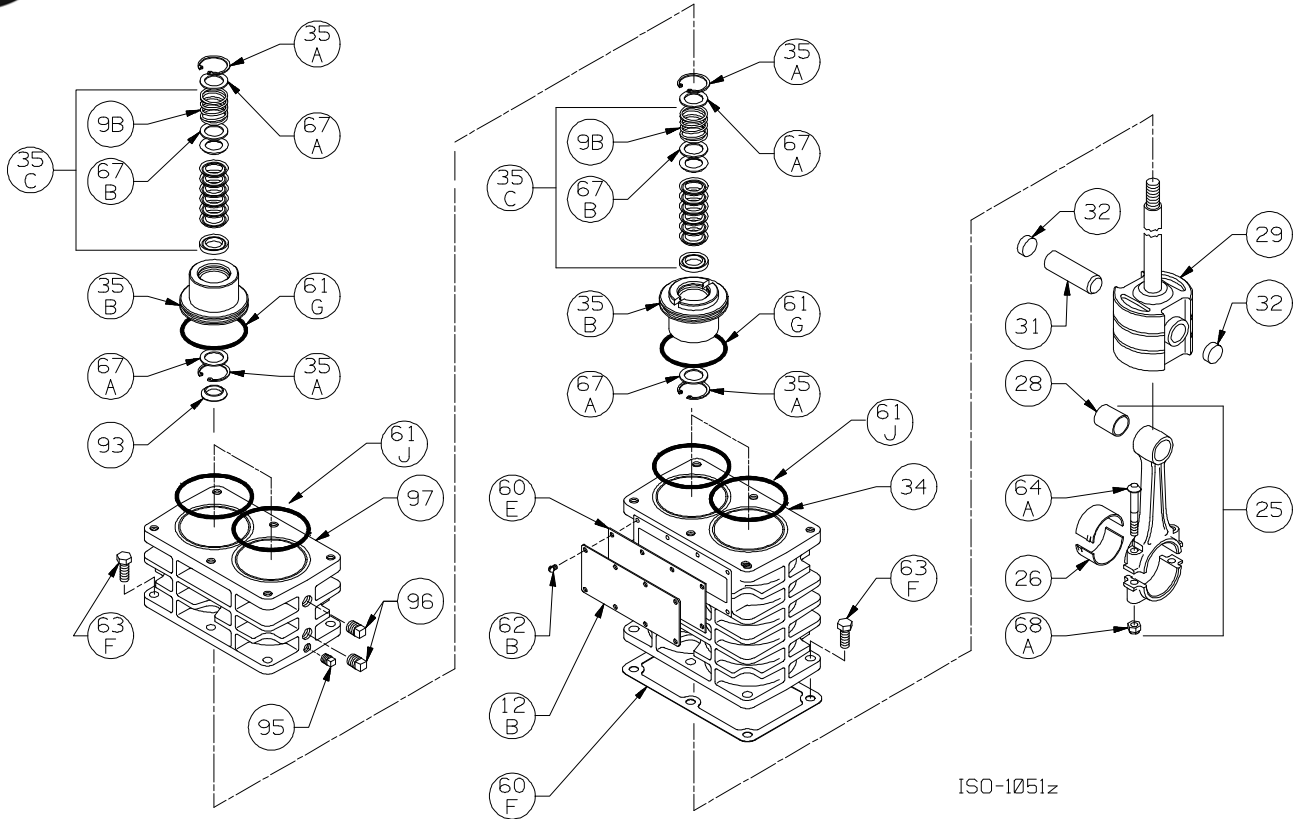

Ref	Description	Qty	Part No
18B	Bearing Cone (Inboard)	1	793142
19	Orifice	2	792146
20	Bearing Cover Plate	1	793137
21	Oil Seal	1	793143
22A	Bearing Adjustment Shim Kit	1	793133
23	Key	1	793167
57	Flywheel Assembly	1	793128
60A	Gasket - Oil Screen *	1	792136
60B	Gasket - Oil Screen Plug *	1	792123
60C	Gasket - Inspection Plate *	1	793122
60D	Gasket - Bearing Carrier Assembly *	1	793124
61A	O-Ring - Oil Screen *	1	792175
61C	O-Ring - Adjusting Screw *	1	792168
61D	O-Ring - Oil Bayonet *	1	792174
61E	O-Ring - Oil Pump Cover *	1	792186
61F	O-Ring - Breather Cap *	1	792173
61N	O-Ring - Oil Pump Shaft *	1	792174
63C	Capscrew - Hex Hd	6	793116
63E	Capscrew - Hex Hd	4	793158
63U	Capscrew - Hex Hd	6	792093
73A	Pipe Plug	1	792166

\* Included in Gasket Sets

ISO-1094

Oil Pump Detail: Models LB161, LB162,  
LB361, LB361A, LB362, LB362A, LB362B  
LB601, LB601A, LB602, LB602A

S1094

Ref	Description	Qty	Part No
2B	Oil Filter (Package of 6)	1	790004
5A	Oil Pump Kit (w/ 61E, 61N) LB161, LB162, LB361, LB361A, LB362, LB362A, LB362B LB601, LB601A, LB602, LB602A	1	798855
		1	798856
7	Oil Pressure Gauge	1	790012
14	Oil Pump Cover	1	792181
	Oil Pump Cover - For Filter		790001
30	Oil Filter Fitting	1	790002
61E	O-Ring - Oil Pump Cover *	1	792186
61N	O-Ring - Oil Pump Shaft *	1	792174

\* Included in Gasket Sets

Crosshead Assembly: Model LB362

ISO1051z

Ref	Description	Qty	Part No
9B	Packing Spring	4	792077
12B	Inspection Plate	1	793093
25	Connecting Rod Assembly	2	793009
26	Connecting Rod Bearing	2	793002
28	Wrist Pin Bushing **	2	793003
29	Crosshead Assembly	2	793429
31	Wrist Pin	2	793004
32	Wrist Pin Plug	4	792178
34	Crosshead Guide	1	793491
35A	Retainer Ring	8	792088
35B	Packing Box	4	793481
35C	Packing Set	4	793499
60E	Gasket - Inspection Plate *	1	793092
60F	Gasket - Crankcase *	1	793121