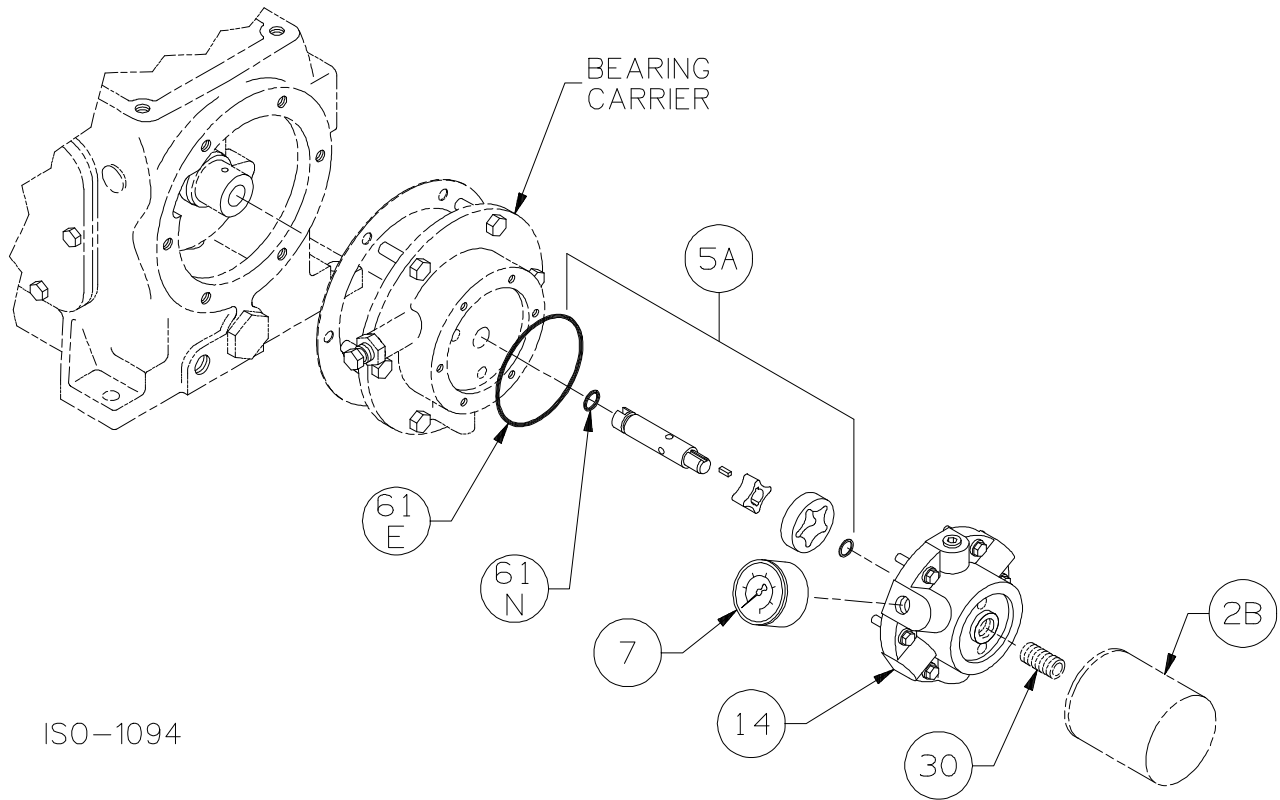

ISO-1094

Oil Pump Detail: Models LB161, LB162,
LB361, LB361A, LB362, LB362A, LB362B
LB601, LB601A, LB602, LB602A

S1094

Ref	Description	Qty	Part No
2B	Oil Filter (Package of 6)	1	790004
5A	Oil Pump Kit (w/ 61E, 61N) LB161, LB162, LB361, LB361A, LB362, LB362A, LB362B LB601, LB601A, LB602, LB602A	1	798855
		1	798856
7	Oil Pressure Gauge	1	790012
14	Oil Pump Cover	1	792181
	Oil Pump Cover - For Filter		790001
30	Oil Filter Fitting	1	790002
61E	O-Ring - Oil Pump Cover *	1	792186
61N	O-Ring - Oil Pump Shaft *	1	792174

* Included in Gasket Sets