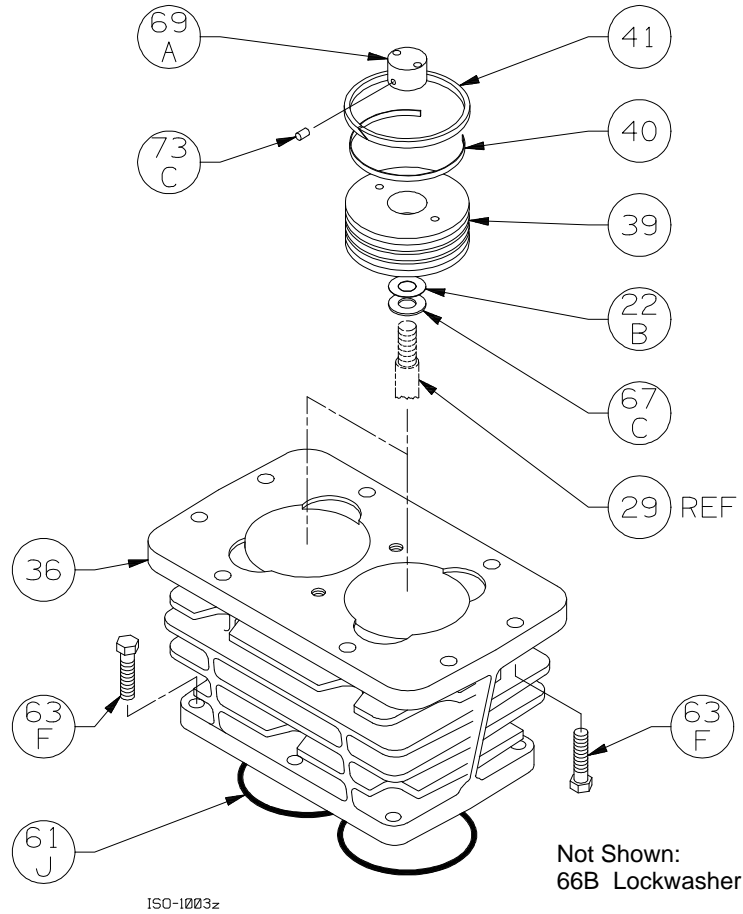

Cylinder Assembly:
Models LB361, LB362 and LB362A

ISO1003z

Ref	Description	Qty	Part No
22B	Piston Shim - 0.015	AR	792034
	Piston Shim - 0.007	AR	792050
36	Cylinder		
	Models LB361, LB362A	1	793101
	Model LB362	1	793401
39	Piston	2	793021
40	Expander	6	793012
41	Piston Ring	6	793008
61J	O-Ring *	2	793177
63F	Capscrew - Hex Hd	14	793094
66B	Lockwasher	14	793095
67C	Thrust Washer	2	792033
69A	Piston Nut	2	793022
73C	Lock Plug *	4	793028

* Included in Gasket Sets