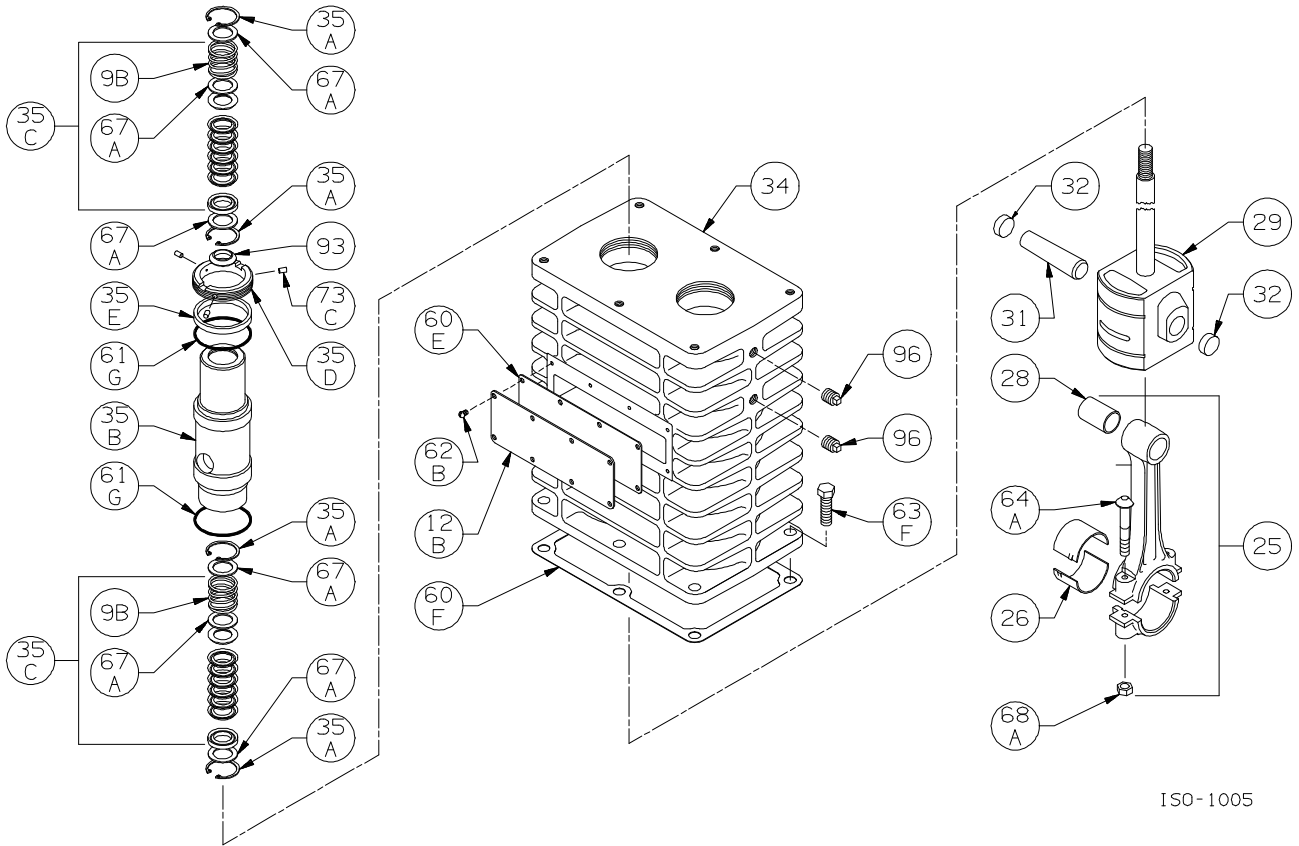

Ref	Description	Qty	Part No
18B	Bearing Cone (Inboard)	1	793142
19	Orifice	2	792146
20	Bearing Cover Plate	1	793137
21	Oil Seal	1	793143
22A	Bearing Adjustment Shim Kit	1	793133
23	Key	1	793167
57	Flywheel Assembly	1	793128
60A	Gasket - Oil Screen *	1	792136
60B	Gasket - Oil Screen Plug *	1	792123
60C	Gasket - Inspection Plate *	1	793122
60D	Gasket - Bearing Carrier Assembly *	1	793124
61A	O-Ring - Oil Screen *	1	792175
61C	O-Ring - Adjusting Screw *	1	792168
61D	O-Ring - Oil Bayonet *	1	792174
61E	O-Ring - Oil Pump Cover *	1	792186
61F	O-Ring - Breather Cap *	1	792173
61N	O-Ring - Oil Pump Shaft *	1	792174
63C	Capscrew - Hex Hd	6	793116
63E	Capscrew - Hex Hd	4	793158
63U	Capscrew - Hex Hd	6	792093
73A	Pipe Plug	1	792166

* Included in Gasket Sets

ISO-1094

Oil Pump Detail: Models LB161, LB162,
LB361, LB361A, LB362, LB362A, LB362B
LB601, LB601A, LB602, LB602A

S1094

Ref	Description	Qty	Part No
2B	Oil Filter (Package of 6)	1	790004
5A	Oil Pump Kit (w/ 61E, 61N) LB161, LB162, LB361, LB361A, LB362, LB362A, LB362B LB601, LB601A, LB602, LB602A	1	798855
		1	798856
7	Oil Pressure Gauge	1	790012
14	Oil Pump Cover	1	792181
	Oil Pump Cover - For Filter		790001
30	Oil Filter Fitting	1	790002
61E	O-Ring - Oil Pump Cover *	1	792186
61N	O-Ring - Oil Pump Shaft *	1	792174

* Included in Gasket Sets

ISO-1005

Crosshead Assembly: LB362A, LB362B, LB362C

ISO1005

Ref	Description	Qty	Part No
9B	Packing Spring	4	792077
12B	Inspection Plate	1	793093
25	Connecting Rod Assembly	2	793009
26	Connecting Rod Bearing	2	793002
28	Wrist Pin Bushing **	2	793003
29	Crosshead Assembly	2	793429
31	Wrist Pin	2	793004
32	Wrist Pin Plug	4	792178
34	Crosshead Guide	1	793455
35A	Retainer Ring	8	793404
35B	Packing Box	2	793403
35C	Packing Set	4	793499
35D	Hold-down Ring	2	793220