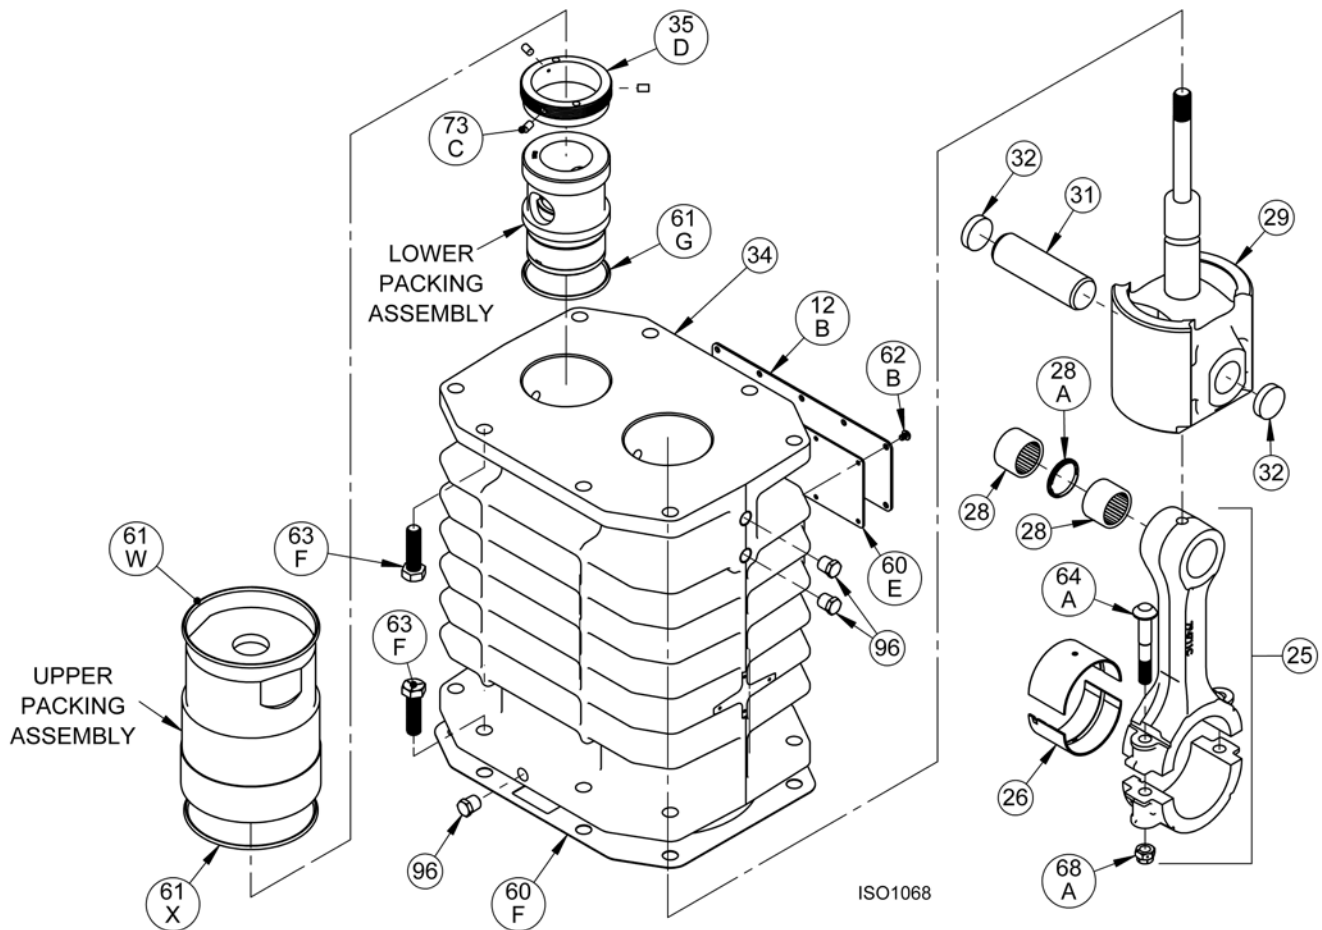

* Included in Gasket Sets

Oil Pump

Ref	Description	Qty	Part No
2B	Oil Filter	1	794726
5A	Oil Pump Kit (with 6, 9F, 60L)		794760
6	Oil Pump Cone	1	794750
7	Oil Pressure Gauge	1	790012
8A	Oil Pressure Adj. Ball	1	792154
9A	Oil Pressure Adj. Spring	1	792153
9F	Oil Pump Spring	1	794751
10	Oil Pressure Adj. Screw	1	792148
10A	Locknut	1	792152

ISO1083

Ref	Description	Qty	Part No
	Oil Pump Cover Assembly - For Filter		794764
14	Oil Pump Cover Assembly (includes 17A, 96B)	1	794763
17A	Roll Pin	1	794753
30	Oil Filter Fitting	1	794725
60L	Gasket - Oil Pump Cover *	1	794721
61C	O-Ring - Adjusting Screw *	1	792168
63D	Capscrew - Socket Head	4	790559
96B	Pipe Plug	2	790309

* Included in Gasket Sets

ISO-1090

Flywheel		ISO1090	
Ref	Description	Qty	Part No
23	Key	1	794267
55A	Hub (E 1.875")	1	790505
57	Flywheel Assembly	1	794755
57A	Flywheel	1	790539

Crosshead

ISO1068-5

Ref	Description	Qty	Part No
12B	Inspection Plate	1	794093
25	Connecting Rod Assembly	2	794767
26	Connecting Rod Bearing	2	794710
28	Wrist Pin Bearing	4	794776
28A	Bearing Spacer	2	794770
29	Crosshead Assembly	2	794785
31	Wrist Pin	2	794727
32	Wrist Pin Plug	4	794724
34	Crosshead Guide	1	794430
35D	Hold-down Ring	2	794220
60E	Gasket - Inspection Plate *	1	794092