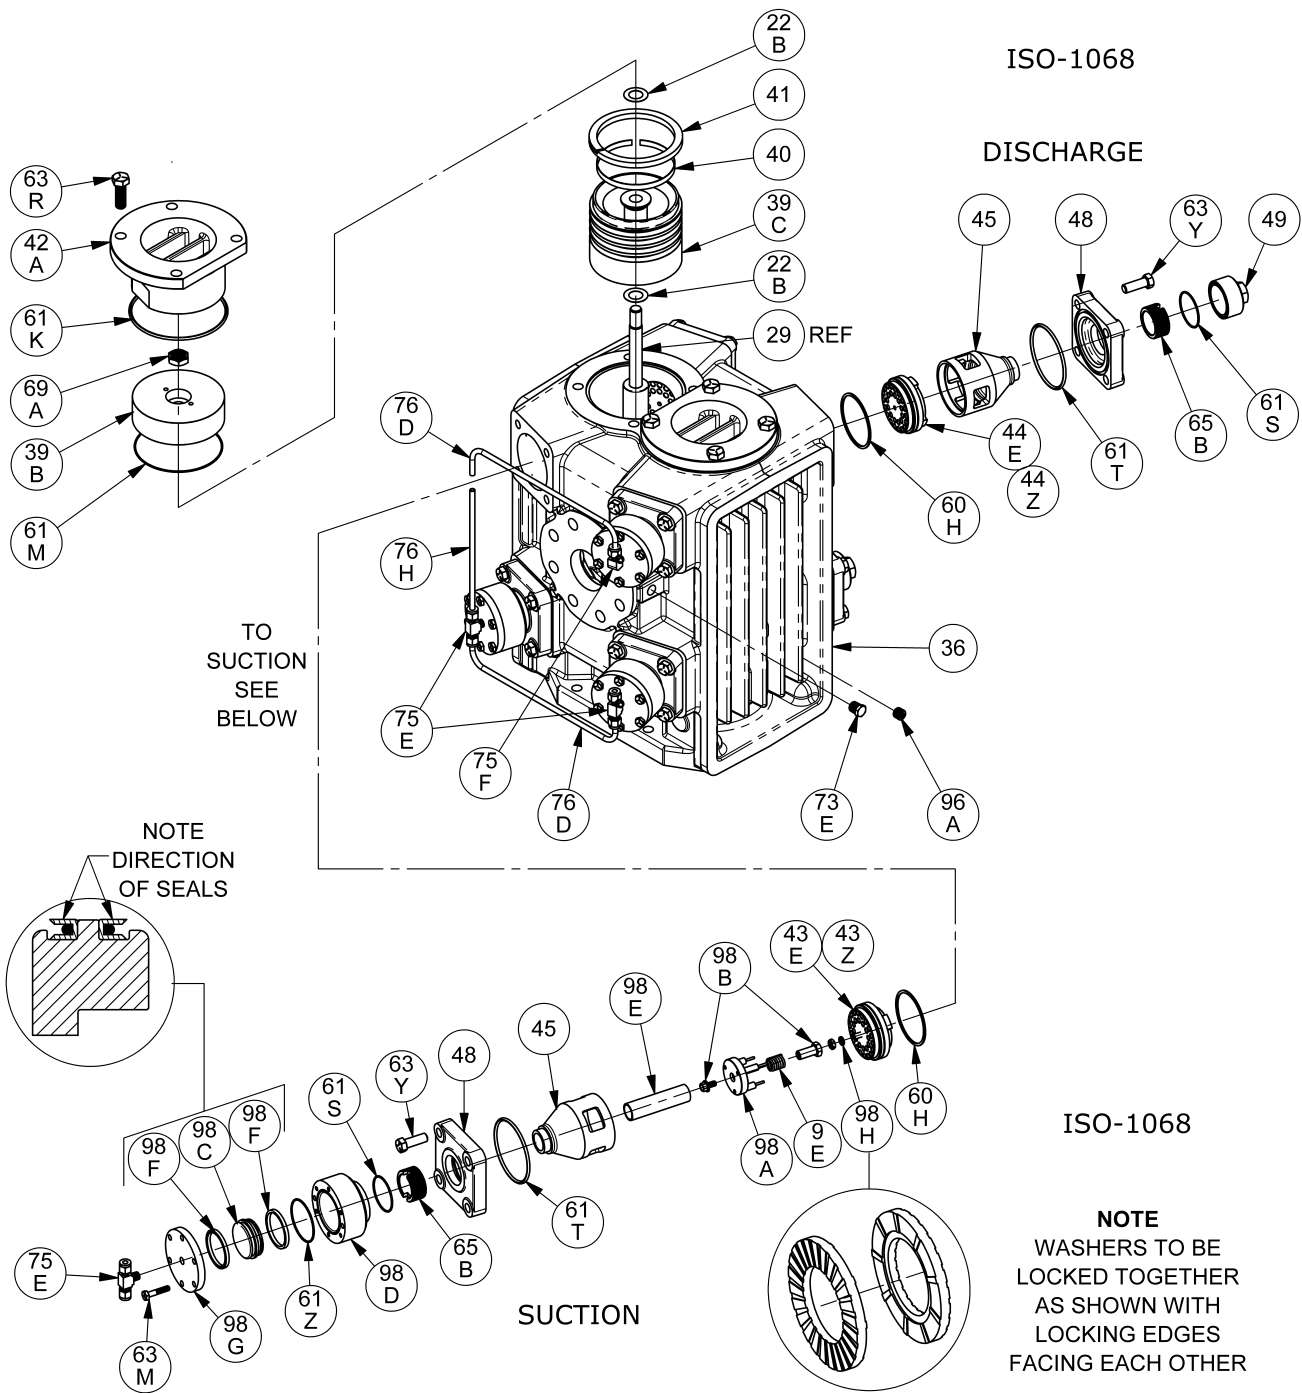

Cylinder with Unloader Assembly:

ISO1068

Ref	Description	Qty	Part No
9E	Unloader Spring	4	793293
22B	Piston Shim – 0.007"	AR	794761
	Piston Shim – 0.015"		794762
	Piston Shim – 0.025"		797022
	Piston Shim – 0.035"		797023
	Piston Shim – 0.040"		797024
36	Cylinder	1	794704
39B	Piston Cap	2	794719
39C	Piston	2	794718
40	Expander	8	793614
41	Piston Ring – Glass/Moly Filled	8	793610
42A	Head	2	794702
43E	Suction Valve Assembly	4	793659
	Suction Valve Assy, Stainless Steel		793629
43Z	Valve Repair Kit - For 793659/793679		793660
	Valve Repair Kit - For 793629		793630
44E	Discharge Valve Assembly	4	793679
	Discharge Valve Assy, Stainless Steel		793649
44Z	Valve Repair Kit - For 793659/793679		793660
	Valve Repair Kit - For 793649		793650
45	Cage	8	794620
48	Valve Cover Plate	8	794284
49	Valve Cap	4	792003
60H	Gasket - Valve *	8	794198
61K	O-Ring (FKM) *	2	792316

Ref	Description	Qty	Part No
61M	O-Ring (FKM) *	2	792061
61S	O-Ring (FKM) *	8	792308
61T	O-Ring (FKM) *	8	792213
61Z	O-Ring (FKM) *	4	792313
63M	Capscrew - Hex Hd	24	797093
63R	Capscrew - Hex Hd	8	920518
63Y	Capscrew - Hex Hd	32	793153
65B	Valve Holddown Screw	8	792002
69A	Piston Nut	2	794885
73E	Pipe Plug - 1/4	4	908193
75D	Tube Elbow	1	790355
75E	Tube Tee	3	790356
76D	Tube 1/4" SS	2	790115
76H	Tube 1/4" SS	1	790116
96A	Pipe Plug - 1/4 Socket	4	908192
96B	Pipe Plug - 1/8 Socket	2	908183
98A	Actuator Assembly	4	794296
	Actuator Assembly, for SS Valve		794298
98B	Unloader Post w/bolt ¹	4	793291
	Unloader Post w/bolt ¹, for SS Valve		794291
98C	Unloader Piston	4	793288
98D	Unloader Body	4	793286
98E	Unloader Plunger	4	794290
98F	Unloader Seal	8	792284
98H	Lockwasher (2 piece)	4	793473
98G	Unloader Cap	4	793287

* Included in Gasket Sets

¹ Unloader Post with bolt replaces earlier style unloader post with retainer ring.