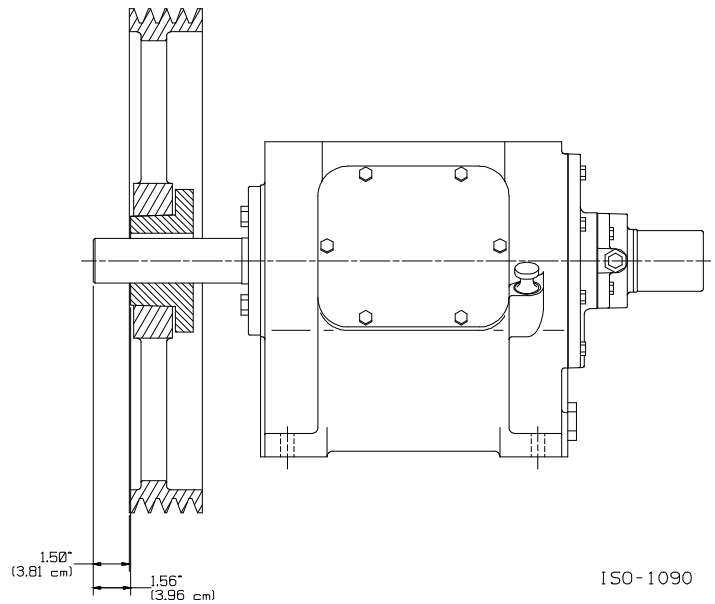

* Included in Gasket Sets

Oil Pump

Ref	Description	Qty	Part No
2B	Oil Filter	1	794726
5A	Oil Pump Kit (with 6, 9F, 60L)		794760
6	Oil Pump Cone	1	794750
7	Oil Pressure Gauge	1	790012
8A	Oil Pressure Adj. Ball	1	792154
9A	Oil Pressure Adj. Spring	1	792153
9F	Oil Pump Spring	1	794751
10	Oil Pressure Adj. Screw	1	792148
10A	Locknut	1	792152

ISO1083

Ref	Description	Qty	Part No
	Oil Pump Cover Assembly - For Filter		794764
14	Oil Pump Cover Assembly (includes 17A, 96B)	1	794763
17A	Roll Pin	1	794753
30	Oil Filter Fitting	1	794725
60L	Gasket - Oil Pump Cover *	1	794721
61C	O-Ring - Adjusting Screw *	1	792168
63D	Capscrew - Socket Head	4	790559
96B	Pipe Plug	2	790309

* Included in Gasket Sets

ISO-1090

Flywheel		ISO1090	
Ref	Description	Qty	Part No
23	Key	1	794267
55A	Hub (E 1.875")	1	790505
57	Flywheel Assembly	1	794755
57A	Flywheel	1	790539

Crosshead

ISO1068-5

Ref	Description	Qty	Part No
12B	Inspection Plate	1	794093
25	Connecting Rod Assembly	2	794767
26	Connecting Rod Bearing	2	794710
28	Wrist Pin Bearing	4	794776
28A	Bearing Spacer	2	794770
29	Crosshead Assembly	2	794785
31	Wrist Pin	2	794727
32	Wrist Pin Plug	4	794724
34	Crosshead Guide	1	794430
35D	Hold-down Ring	2	794220
60E	Gasket - Inspection Plate *	1	794092