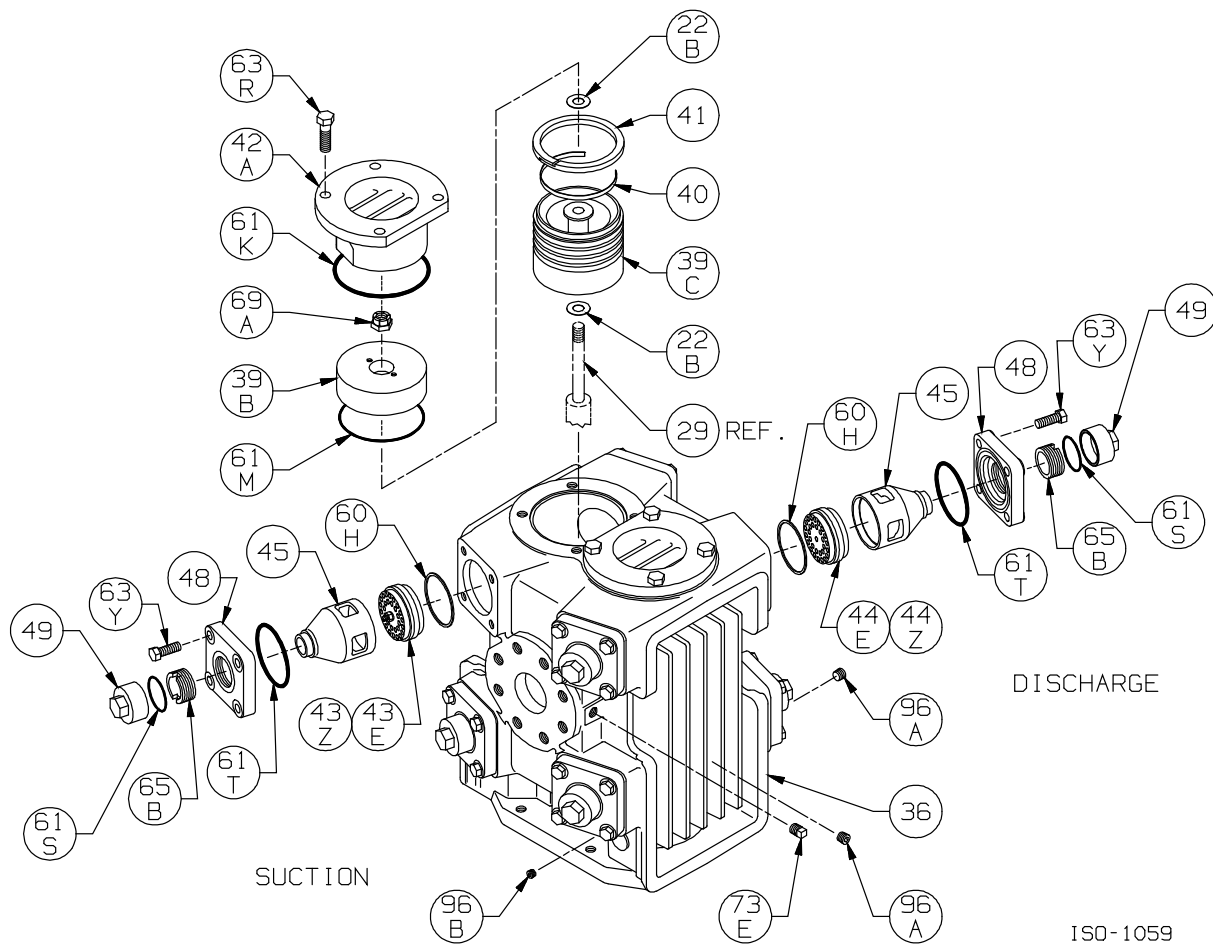

ISO-1059

Cylinder

ISO1059

Ref	Description	Qty	Part No	Ref	Description	Qty	Part No
22B	Piston Shim – 0.007"	AR	794761	44Z	Valve Repair Kit - for 793659/793679		793660
	Piston Shim – 0.015"		794762		Valve Repair Kit - For 793649		793650
	Piston Shim – 0.025"		797022	45	Cage	8	794620
	Piston Shim – 0.035"		797023	48	Valve Cover Plate	8	794284
	Piston Shim – 0.040"		797024	49	Valve Cap	8	792003
36	Cylinder	1	794704	60H	Gasket - Valve *	8	794198
39B	Piston Cap	2	794719	61K	O-Ring (FKM) *	2	792316
39C	Piston	2	794718	61M	O-Ring (FKM) *	2	792061
40	Expander	8	793614	61S	O-Ring (FKM) *	8	792308
41	Piston Ring – Glass/Moly Filled	8	793610	61T	O-Ring (FKM) *	8	792213
42A	Head	2	794702	63R	Capscrew - Hex Hd	8	920518
43E	Suction Valve Assembly	4	793659	63Y	Capscrew - Stainless Steel	32	793153
	Suction Valve Ass, Stainless Steel		793629	65B	Valve Holddown Screw	8	792002
43Z	Valve Repair Kit - for 793659/793679		793660	69A	Piston Nut	2	794885
	Valve Repair Kit - for 793629		793630	73E	Pipe Plug - 1/4	4	908193
44E	Discharge Valve Assembly	4	793679	96A	Pipe Plug - 1/4 Socket	4	908192
	Discharge Valve Assy, Stainless Steel		793649	96B	Pipe Plug - 1/8	2	908183

* Included in Gasket Sets