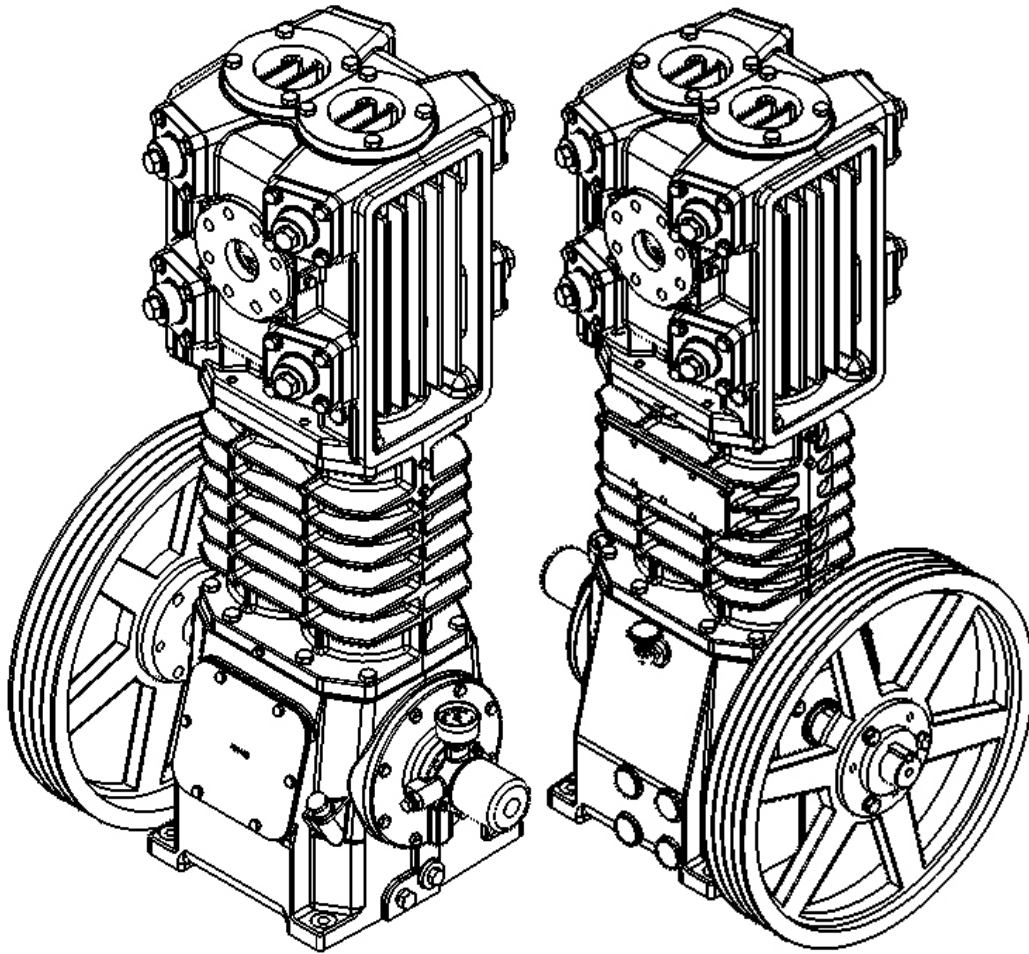

NGS942B PARTS LIST

(See Instructions 601-B00 for Operation and Maintenance)

Serial # _____

ID# _____

Gasket Set, Repair Kits and Special Tools

Gasket Set	FKM & Iron	794794
Packing Installation Tool		790540
Valve Hold Down Screw Tool		798016
Spanner Wrench, 1/4" Adjustable		790316
Wrench for Valve Hold Down Screw		790535
Tool Kit		790199

ISO-1061

Crankcase

ISO1056

Ref	Description	Qty	Part No
1	Crankcase Assembly - w\ Oil Filter	1	794758
1A	Crankcase	1	794709
2	Oil Intake Screen	1	792135
2B	Oil Filter	1	794726
2C	Breather Filter (current)	1	792070
2C1	Breather Filter (previous construction)		794752
3	Oil Screen Plug	1	792145
5A	Oil Pump Kit	1	794760
7	Oil Pressure Gauge	1	790012
11	Oil Bayonet Assembly	1	792162
12A	Inspection Plate	1	794140
13A	Bearing Carrier	1	794714
15A	Bearing Cup (Outboard)	1	794131
15B	Bearing Cup (Inboard)	1	794731
16	Crankshaft Assy (w\ 18A,18B,19,96B)	1	794708
18A	Bearing Cone (Outboard)	1	794130
18B	Bearing Cone (Inboard)	1	794730
19	Orifice	2	792146
20	Bearing Cover Plate	1	794716

Ref	Description	Qty	Part No
21	Oil Seal	1	794732
22A	Bearing Adjustment Shim Kit	1	794733
30	Oil Filter Fitting	1	794725
60A	Gasket - Oil Screen *	1	792136
60B	Gasket - Oil Screen Plug *	1	792123
60C	Gasket - Inspection Plate *	1	794122
60D	Gasket - Bearing Carrier Assy*	1	794720
60L	Gasket - Oil Pump Cover *	1	794721
61A	O-Ring - Oil Screen *	1	792175
61D	O-Ring - Oil Bayonet *	1	792174
63C	Capscrew - Hex Hd	6	793116
63D	Capscrew - Soc Hd	4	790559
63E	Capscrew - Hex Hd	4	790484
63U	Capscrew - Hex Hd	8	792093
72B	Elbow	1	790453
73A	Pipe Plug	1	790024
96A	Pipe Plug	1	790488
96B	Pipe Plug	2	790309

ISO1083

Ref	Description	Qty	Part No
	Oil Pump Cover Assembly - For Filter		794764
14	Oil Pump Cover Assembly (includes 17A, 96B)	1	794763
17A	Roll Pin	1	794753
30	Oil Filter Fitting	1	794725
60L	Gasket - Oil Pump Cover *	1	794721
61C	O-Ring - Adjusting Screw *	1	792168
63D	Capscrew - Socket Head	4	790559
96B	Pipe Plug	2	790309