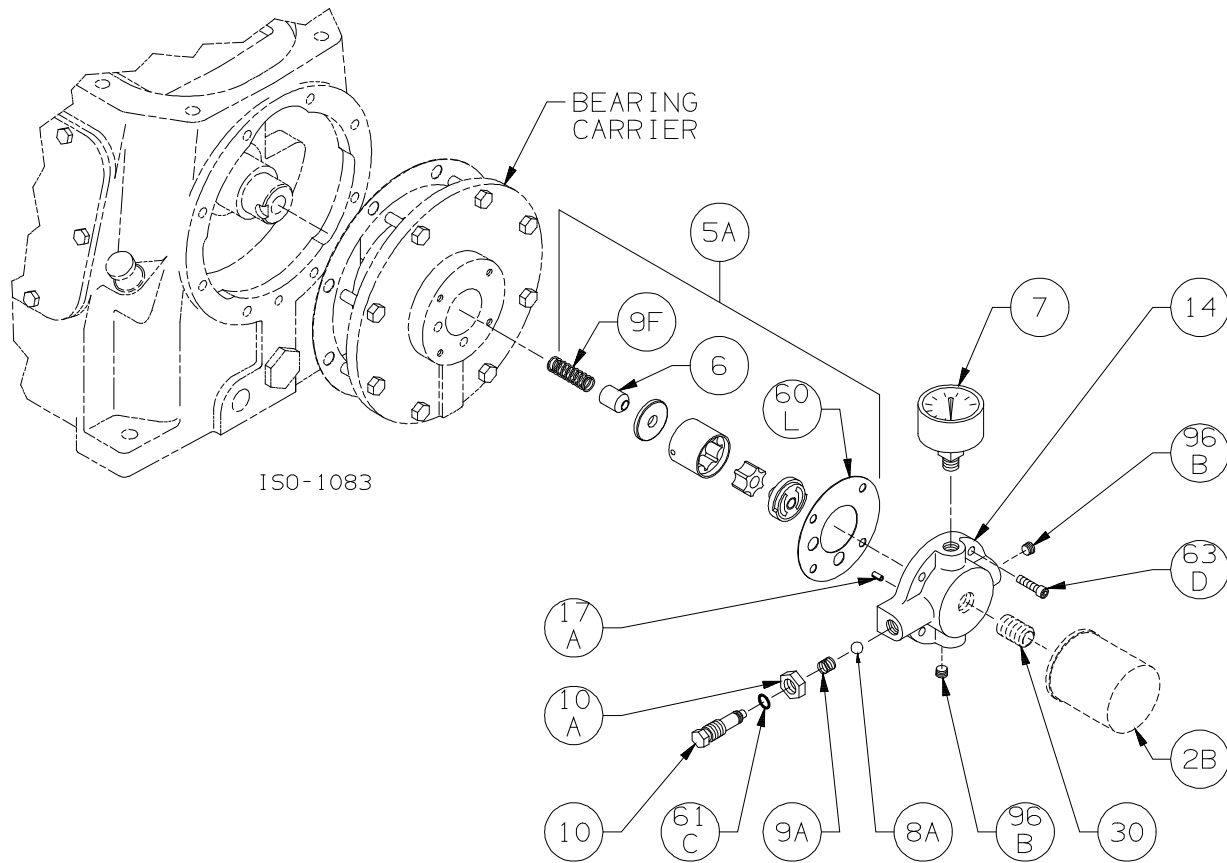

ISO-1061

Crankcase

ISO1056

Ref	Description	Qty	Part No
1	Crankcase Assembly - w\ Oil Filter	1	794758
1A	Crankcase	1	794709
2	Oil Intake Screen	1	792135
2B	Oil Filter	1	794726
2C	Breather Filter (current)	1	792070
2C1	Breather Filter (previous construction)		794752
3	Oil Screen Plug	1	792145
5A	Oil Pump Kit	1	794760
7	Oil Pressure Gauge	1	790012
11	Oil Bayonet Assembly	1	792162
12A	Inspection Plate	1	794140
13A	Bearing Carrier	1	794714
15A	Bearing Cup (Outboard)	1	794131
15B	Bearing Cup (Inboard)	1	794731
16	Crankshaft Assy (w\ 18A,18B,19,96B)	1	794708
18A	Bearing Cone (Outboard)	1	794130
18B	Bearing Cone (Inboard)	1	794730
19	Orifice	2	792146
20	Bearing Cover Plate	1	794716

Ref	Description	Qty	Part No
21	Oil Seal	1	794732
22A	Bearing Adjustment Shim Kit	1	794733
30	Oil Filter Fitting	1	794725
60A	Gasket - Oil Screen *	1	792136
60B	Gasket - Oil Screen Plug *	1	792123
60C	Gasket - Inspection Plate *	1	794122
60D	Gasket - Bearing Carrier Assy*	1	794720
60L	Gasket - Oil Pump Cover *	1	794721
61A	O-Ring - Oil Screen *	1	792175
61D	O-Ring - Oil Bayonet *	1	792174
63C	Capscrew - Hex Hd	6	793116
63D	Capscrew - Soc Hd	4	790559
63E	Capscrew - Hex Hd	4	790484
63U	Capscrew - Hex Hd	8	792093
72B	Elbow	1	790453
73A	Pipe Plug	1	790024
96A	Pipe Plug	1	790488
96B	Pipe Plug	2	790309

* Included in Gasket Sets

Oil Pump

Ref	Description	Qty	Part No
2B	Oil Filter	1	794726
5A	Oil Pump Kit (with 6, 9F, 60L)		794760
6	Oil Pump Cone	1	794750
7	Oil Pressure Gauge	1	790012
8A	Oil Pressure Adj. Ball	1	792154
9A	Oil Pressure Adj. Spring	1	792153
9F	Oil Pump Spring	1	794751
10	Oil Pressure Adj. Screw	1	792148
10A	Locknut	1	792152

ISO1083

Ref	Description	Qty	Part No
	Oil Pump Cover Assembly - For Filter		794764
14	Oil Pump Cover Assembly (includes 17A, 96B)	1	794763
17A	Roll Pin	1	794753
30	Oil Filter Fitting	1	794725
60L	Gasket - Oil Pump Cover *	1	794721
61C	O-Ring - Adjusting Screw *	1	792168
63D	Capscrew - Socket Head	4	790559
96B	Pipe Plug	2	790309