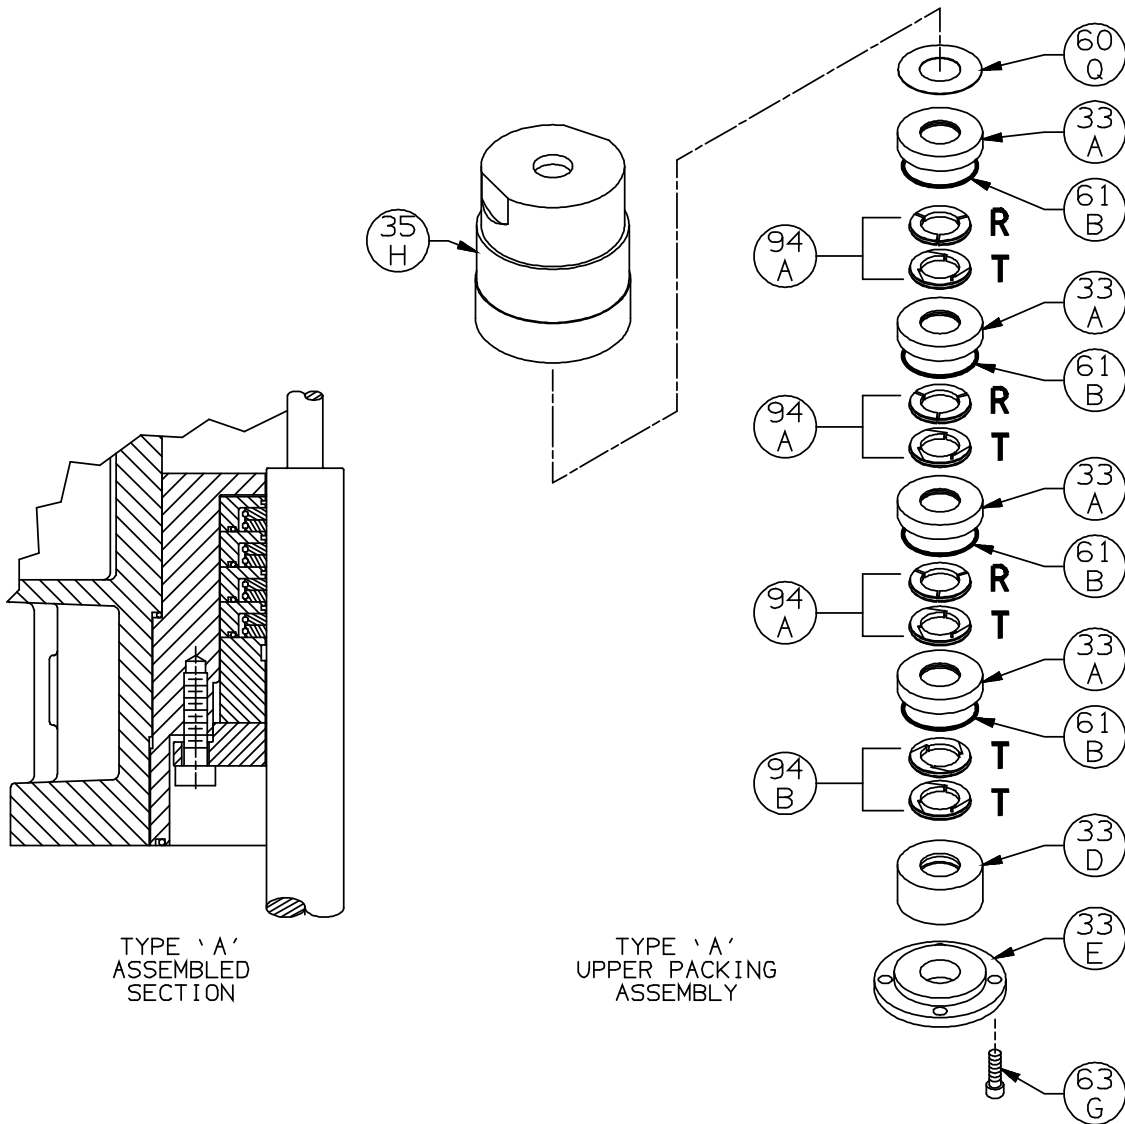

Upper Packing, Type 'A'

ISO1060

Ref	Description	Qty	Part No
33A	Packing Cup	8	794783
33D	Packing Spacer	2	794745
33E	Packing Gland	2	794781
35H	Packing Box - Upper	2	794780
60Q	Gasket - Packing Cup *	2	794754

Ref	Description	Qty	Part No
61B	O-Ring (FKM) *	8	792261
63G	Capscrew - Socket Hd	8	794884
94A	Packing Ring - R/T	6	794746
94B	Packing Ring - T/T	2	794747

*Included in Gasket Sets