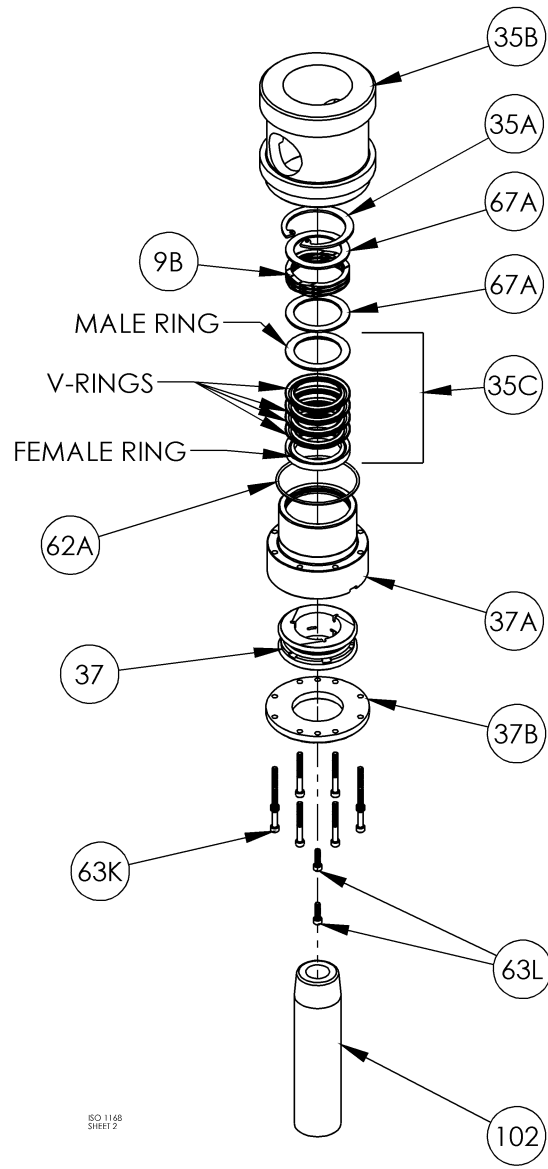

ISO 1168
SHEET 2

Lower Packing Box

ISO1168-2

Ref	Description	Qty	Part No
9B	Packing Spring	2	794041
35A	Retainer Ring	2	794511
35B	Packing Box - Lower	2	794772
35C	Packing Set	2	794498
37	S3R Seal	2	794456
37A	Seal Cup	2	794455

Ref	Description	Qty	Part No
37B	Seal Cup Cover	2	794454
62A	O-Ring (FKM) *	2	792313
63K	Capscrew - Socket Hd	16	794464
63L	Capscrew - Socket Hd	4	794465
67A	Washer - Packing Box	4	794084
102	Packing Installation Tool	1	790540

*Included in Gasket Sets

Refer to the Compressor IOM for proper orientation of components.