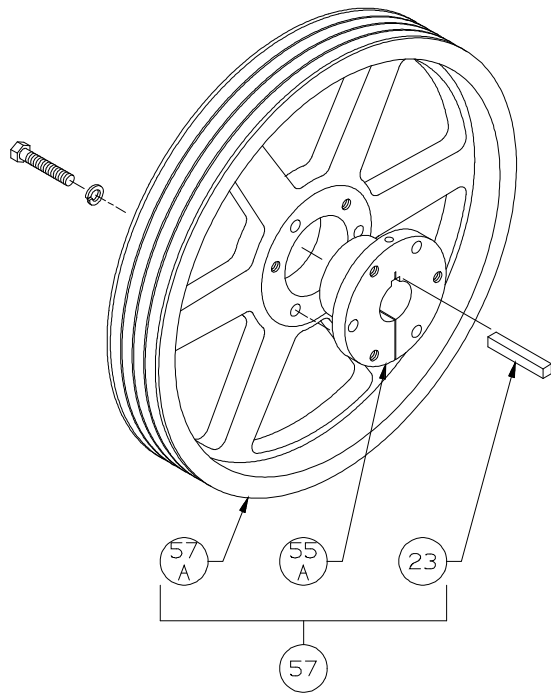

Ref	Description	Qty	Part No
21	Oil Seal	1	794732
22A	Bearing Adjustment Shim Kit	1	794733
30	Oil Filter Fitting	1	794725
60A	Gasket - Oil Screen *	1	792136
60B	Gasket - Oil Screen Plug *	1	792123
60C	Gasket - Inspection Plate *	1	794122
60D	Gasket - Bearing Carrier Assy*	1	794720
60L	Gasket - Oil Pump Cover *	1	794721
61A	O-Ring - Oil Screen *	1	792175
61D	O-Ring - Oil Bayonet *	1	792174
63C	Capscrew - Hex Hd	6	793116
63D	Capscrew - Soc Hd	4	790559
63E	Capscrew - Hex Hd	4	790484
63U	Capscrew - Hex Hd	8	792093
72B	Elbow	1	790453
73A	Pipe Plug	1	790024
96A	Pipe Plug	1	790488
96B	Pipe Plug	2	790309

* Included in Gasket Sets

Oil Pump

Ref	Description	Qty	Part No
2B	Oil Filter	1	794726
5A	Oil Pump Kit (with 6, 9F, 60L)		794760
6	Oil Pump Cone	1	794750
7	Oil Pressure Gauge	1	790012
8A	Oil Pressure Adj. Ball	1	792154
9A	Oil Pressure Adj. Spring	1	792153
9F	Oil Pump Spring	1	794751
10	Oil Pressure Adj. Screw	1	792148
10A	Locknut	1	792152

ISO1083

Ref	Description	Qty	Part No
	Oil Pump Cover Assembly - For Filter		794764
14	Oil Pump Cover Assembly (includes 17A, 96B)	1	794763
17A	Roll Pin	1	794753
30	Oil Filter Fitting	1	794725
60L	Gasket - Oil Pump Cover *	1	794721
61C	O-Ring - Adjusting Screw *	1	792168
63D	Capscrew - Socket Head	4	790559
96B	Pipe Plug	2	790309

* Included in Gasket Sets

ISO-1090

Flywheel		ISO1090	
Ref	Description	Qty	Part No
23	Key	1	794267
55A	Hub (E 1.875")	1	790505
57	Flywheel Assembly	1	794755
57A	Flywheel	1	790539

Crosshead

ISO1068-5

Ref	Description	Qty	Part No
12B	Inspection Plate	1	794093
25	Connecting Rod Assembly	2	794767
26	Connecting Rod Bearing	2	794710
28	Wrist Pin Bearing	4	794776
28A	Bearing Spacer	2	794770
29	Crosshead Assembly	2	794785
31	Wrist Pin	2	794727
32	Wrist Pin Plug	4	794724
34	Crosshead Guide	1	794430
35D	Hold-down Ring	2	794220
60E	Gasket - Inspection Plate *	1	794092