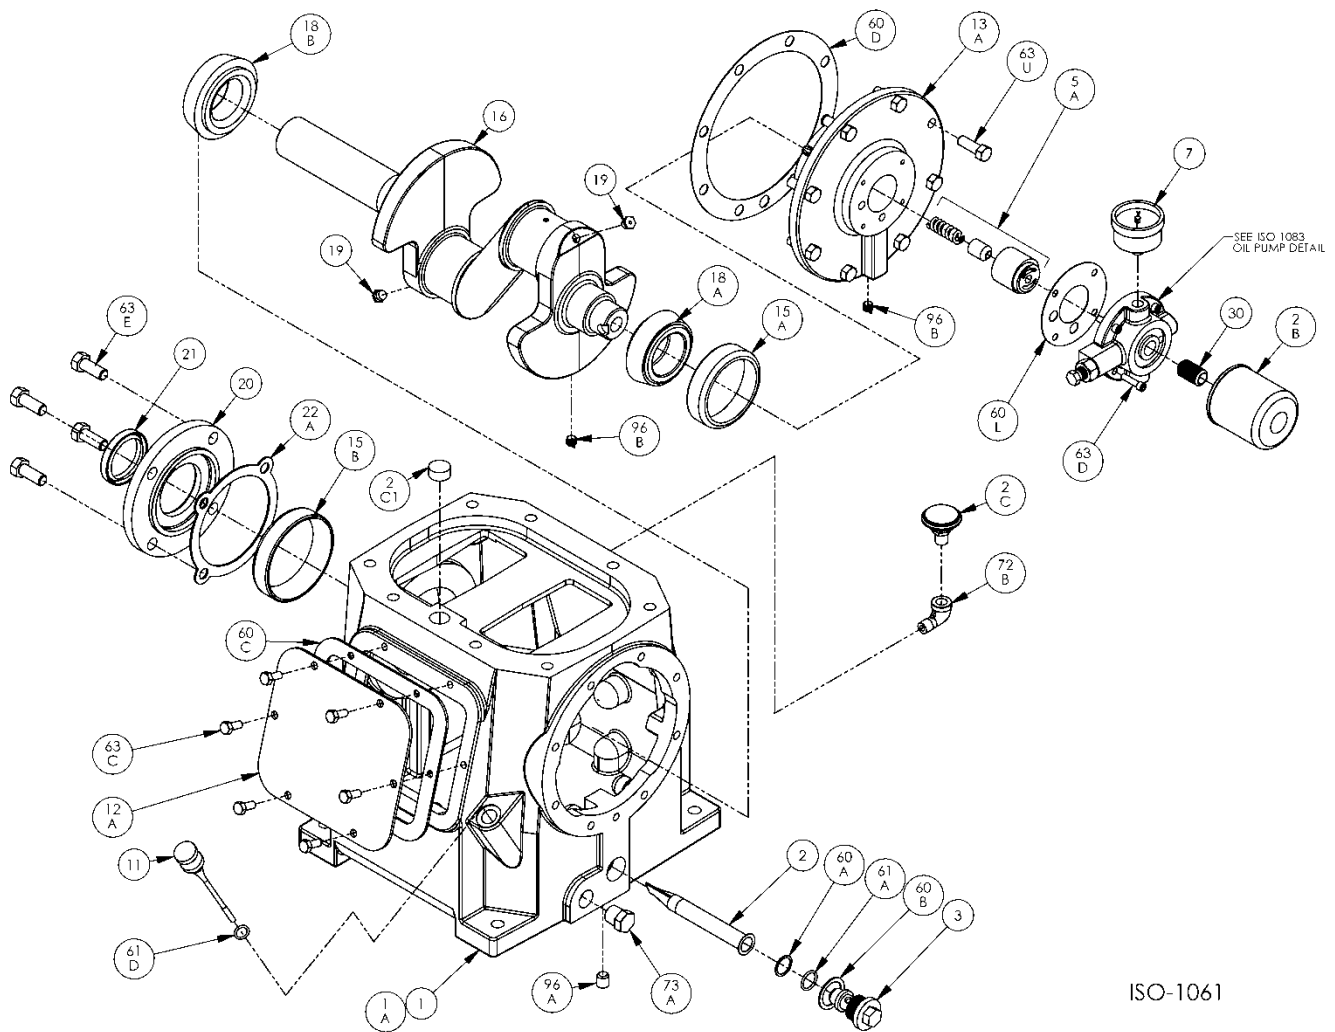

NGS942B PARTS LIST

(See Instructions 601-B00 for Operation and Maintenance)

Serial # _____

ID# _____

Gasket Set, Repair Kits and Special Tools

Gasket Set	FKM & Iron	794794
Packing Installation Tool		790540
Valve Hold Down Screw Tool		798016
Spanner Wrench, 1/4" Adjustable		790316
Wrench for Valve Hold Down Screw		790535
Tool Kit		790199

ISO-1061

Crankcase

ISO1056

Ref	Description	Qty	Part No
1	Crankcase Assembly - w\ Oil Filter	1	794758
1A	Crankcase	1	794709
2	Oil Intake Screen	1	792135
2B	Oil Filter	1	794726
2C	Breather Filter (current)	1	792070
2C1	Breather Filter (previous construction)		794752
3	Oil Screen Plug	1	792145
5A	Oil Pump Kit	1	794760
7	Oil Pressure Gauge	1	790012
11	Oil Bayonet Assembly	1	792162
12A	Inspection Plate	1	794140
13A	Bearing Carrier	1	794714
15A	Bearing Cup (Outboard)	1	794131
15B	Bearing Cup (Inboard)	1	794731
16	Crankshaft Assy (w\ 18A,18B,19,96B)	1	794708
18A	Bearing Cone (Outboard)	1	794130
18B	Bearing Cone (Inboard)	1	794730
19	Orifice	2	792146
20	Bearing Cover Plate	1	794716

* Included in Gasket Sets

Oil Pump

Ref	Description	Qty	Part No
2B	Oil Filter	1	794726
5A	Oil Pump Kit (with 6, 9F, 60L)		794760
6	Oil Pump Cone	1	794750
7	Oil Pressure Gauge	1	790012
8A	Oil Pressure Adj. Ball	1	792154
9A	Oil Pressure Adj. Spring	1	792153
9F	Oil Pump Spring	1	794751
10	Oil Pressure Adj. Screw	1	792148
10A	Locknut	1	792152

ISO1083

Ref	Description	Qty	Part No
	Oil Pump Cover Assembly - For Filter		794764
14	Oil Pump Cover Assembly (includes 17A, 96B)	1	794763
17A	Roll Pin	1	794753
30	Oil Filter Fitting	1	794725
60L	Gasket - Oil Pump Cover *	1	794721
61C	O-Ring - Adjusting Screw *	1	792168
63D	Capscrew - Socket Head	4	790559
96B	Pipe Plug	2	790309